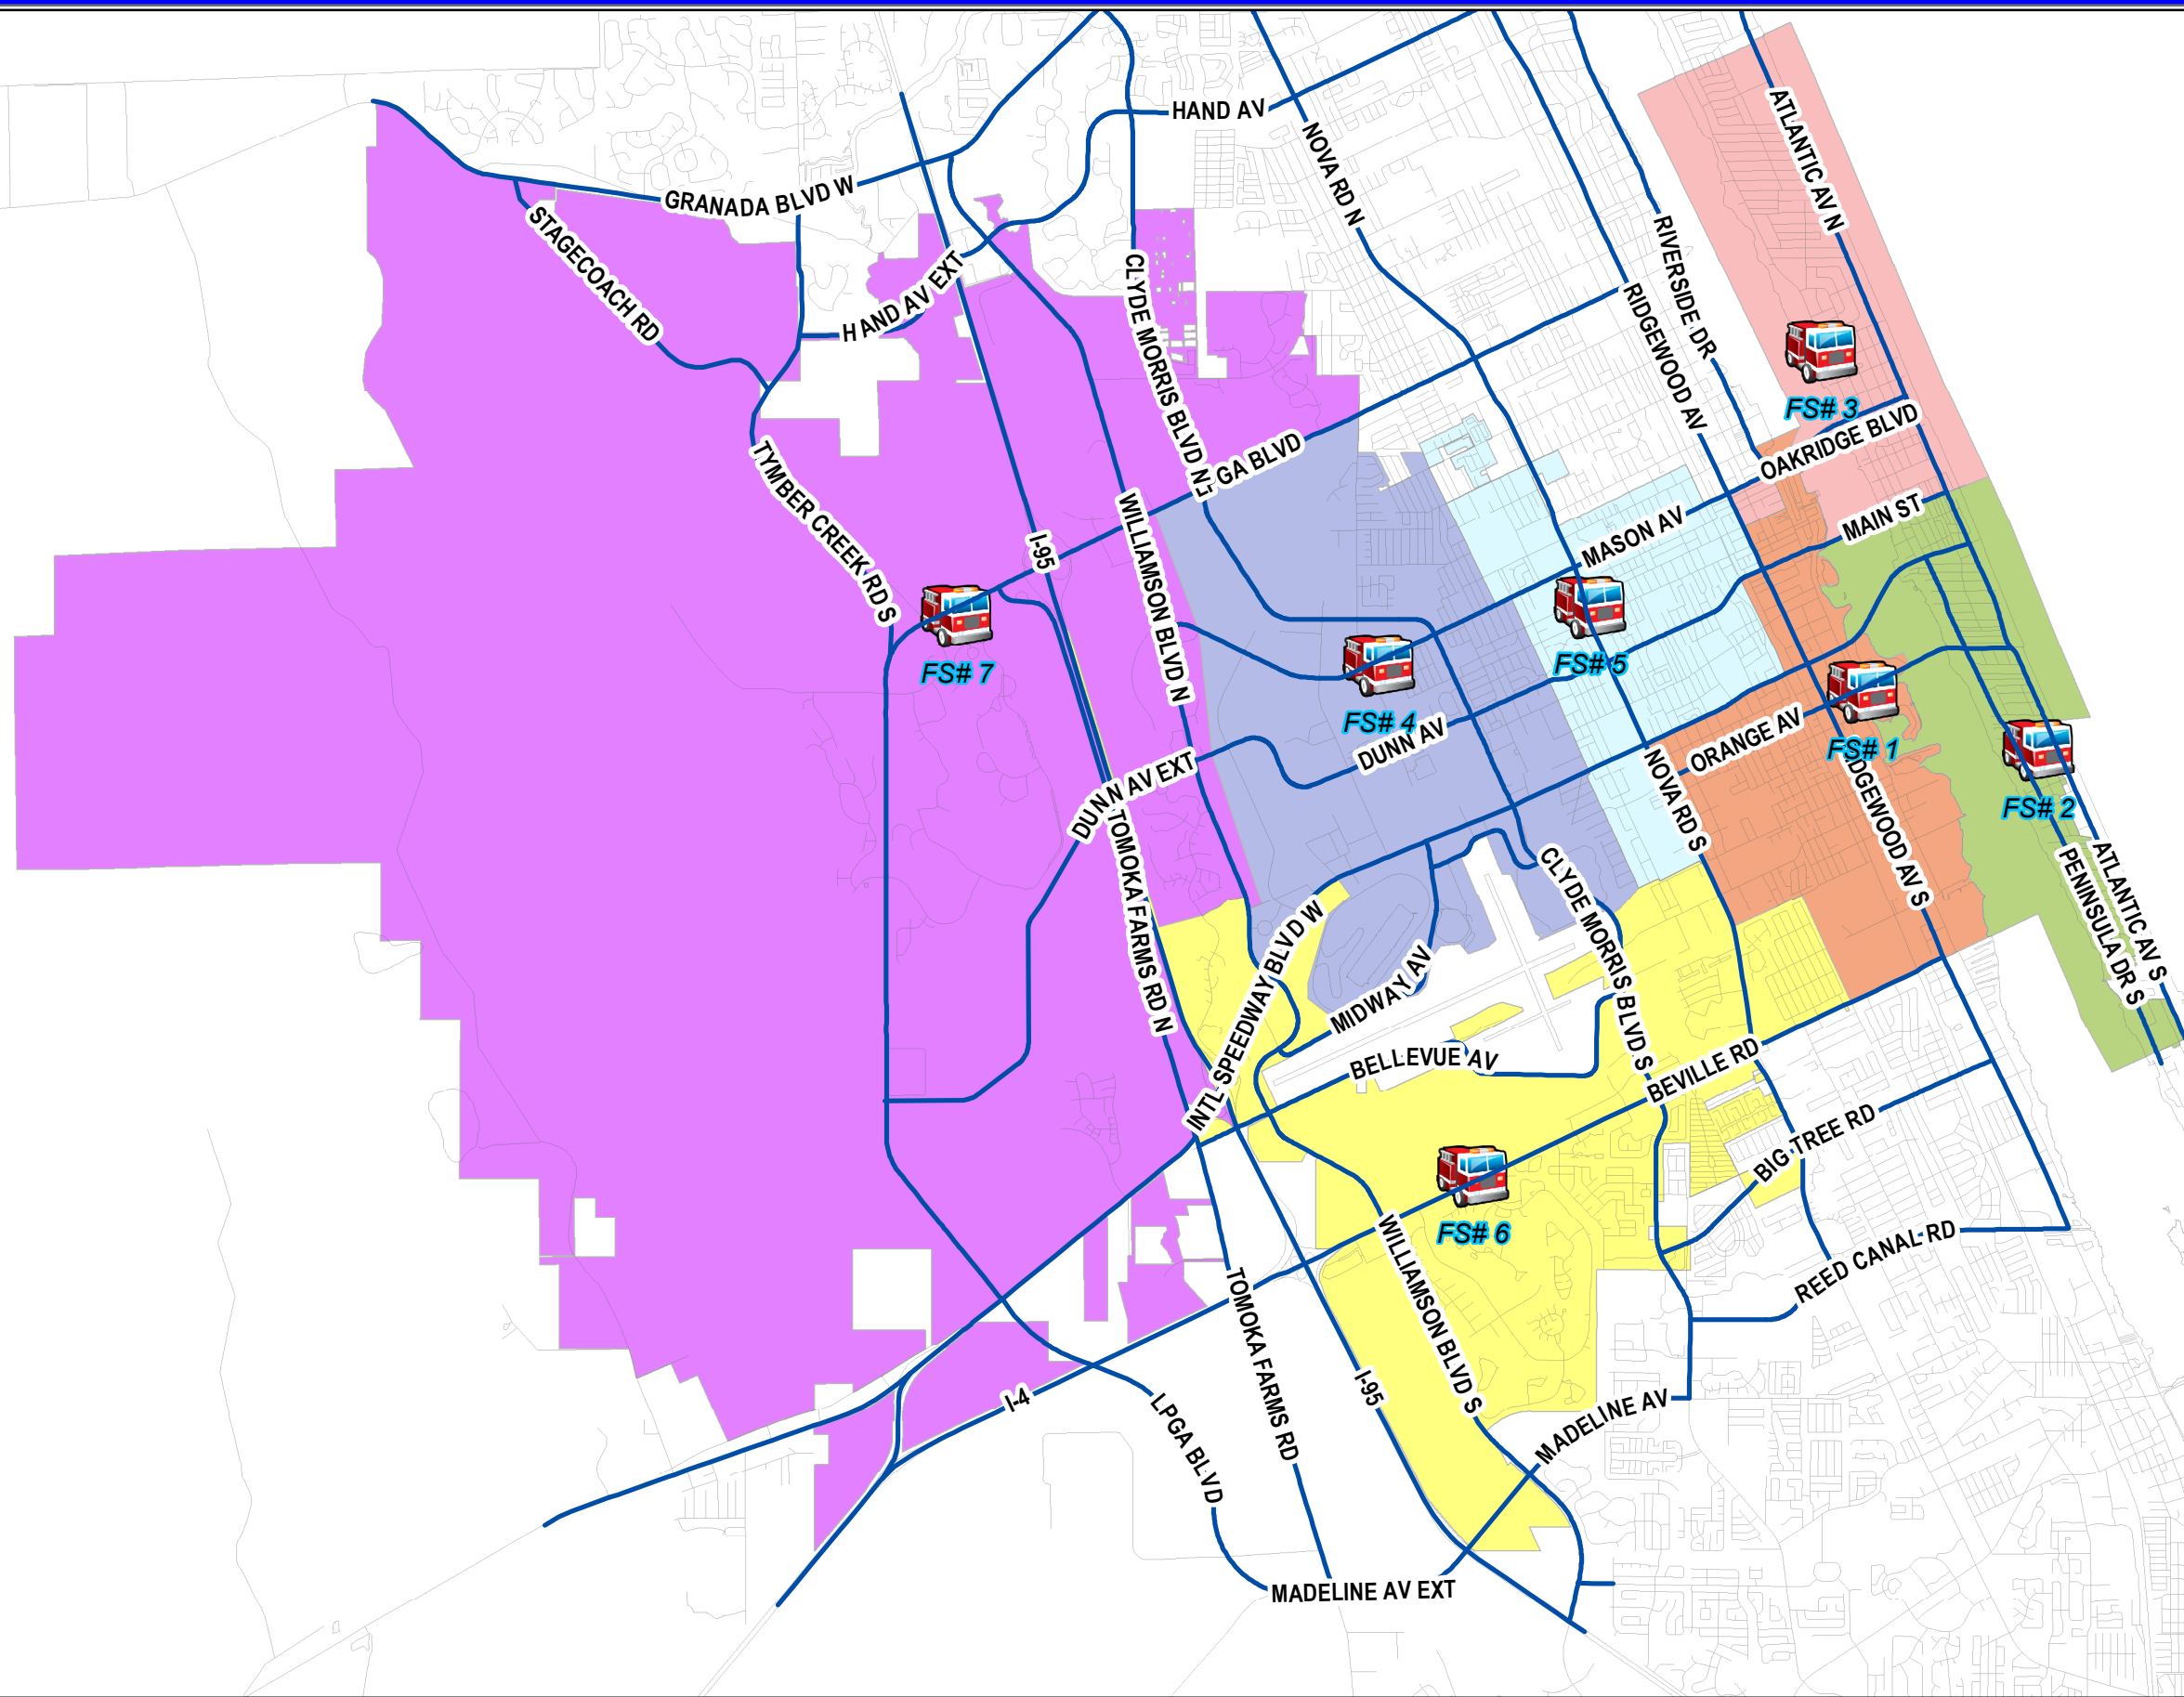

CITY OF DAYTONA BEACH FIRE STATION ZONES

- ZONE 1
- ZONE 2
- ZONE 3
- ZONE 4
- ZONE 5
- ZONE 6
- ZONE 7